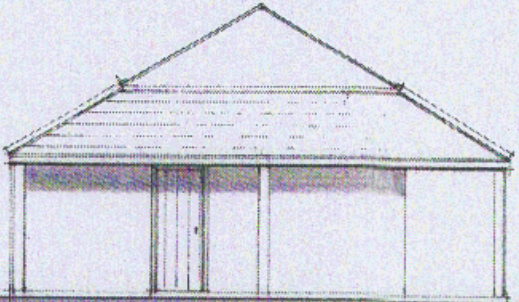

W E S T

N O R T H

S O U T H

14/00312/14711
RYEDALE DM

17 MAR 2014
DEVELOPMENT
MANAGEMENT

Peter Rayment Design Ltd architectural designers
Gray Head Aldaby Pickering North Yorkshire YO8 8PE email: design@peterayment.co.uk tel: 01751 472541

SERVICE BUILDING - ELEVATIONS
WESTFIELD FARM PARK
MR & MRS BELL
scale: 1:100 A3
No: 140 114 2