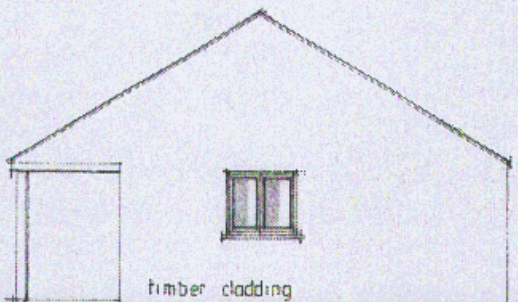

E A S T

THIS COPY HAS BEEN MADE BY THE ARCHITECT WITHOUT THE WRITTEN PERMISSION OF THE COPYRIGHT OWNER. ANY REPRODUCTION OF THIS DOCUMENT WITHOUT THE WRITTEN PERMISSION OF THE COPYRIGHT OWNER IS UNLAWFUL.

W E S T

N O R T H

S O U T H

14/00312/14711
RYEDALE DM

17 MAR 2014
DEVELOPMENT
MANAGEMENT

Peter Rayment Design Ltd architectural designers
Gray Head Aldaby Pickering North Yorkshire YO8 8PE email: design@peterayment.co.uk tel: 01751 472541

SERVICE BUILDING - ELEVATIONS
WESTFIELD FARM PARK
MR & MRS BELL
scale: 1:100 A3
No: 140 114 2